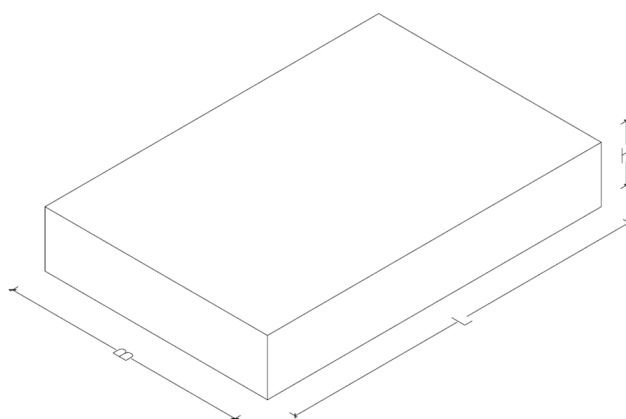

Heller gradhugget

HELLER

Granittype: G375
Format: 400x800x50
400x800x100
600x1000x100

Opprinnelsessted: Shandongprovinsen
i Kina

Leverandør:
Heimdal Granitt & Betong AS
PB 58 Heimdal
7472 Trondheim

Tlf.: 72 59 57 00
Fax: 72 59 57 01